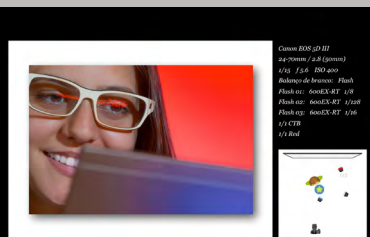

Agência Ponto also takes all its expertise into your company. In-company courses enable your communication professionals to make the most of all the resources of the equipment provided by the institution. In addition to the gain in quality of the photos and videos, and in the evolution of service knowledge, allowing a better definition of the demands to the suppliers, your company still gets a considerable reduction in costs with these activities. **+portfolio**

Recent clients:

Abbott • ADS Comunicação Corporativa • Affero Lab • AFP-Agence France Presse • Aggreko • Appendix • B.Braun • Calçada Empreendimentos Imobiliários • Concessionária Tamoios • Consórcio Construtor Rio Barra • Constellation • Comitê Organizador da Copa do Mundo da FIFA Brasil 2014 • Cyan Design Estratégico • DNA Produções • Enauta • Engie • European Commission • FMC Technologies • Fuzo Produções • Grupo Águas do Brasil • Grande Comunicação • Halliburton • Harsco Minerals • Hublot • IBP-Instituto Brasileiro de Petróleo, Gás e Biocombustíveis • Incentivo Brasil • Inwave Technologies • Itanhangá Golf Club • IRB Brasil RE • Larrat • Lego Group • McDonalds • MetrôRio • Museu da República • Pedrosa Eventos • PETROBRAS • Pirelli • Queiroz Galvão • Revista VOTO • Riocentro • Secretaria de Assistência Social e Direitos Humanos • Tapioca Comunicação • TechnipFMC • TRANSPETRO • Unimed Rio • Vital Engenharia Ambiental • 512 Comunicação

Diafragma e profundidade de campo

28mm / f/8 / 10 metros

70mm / f/8 / 10 metros

200mm / f/8 / 10 metros